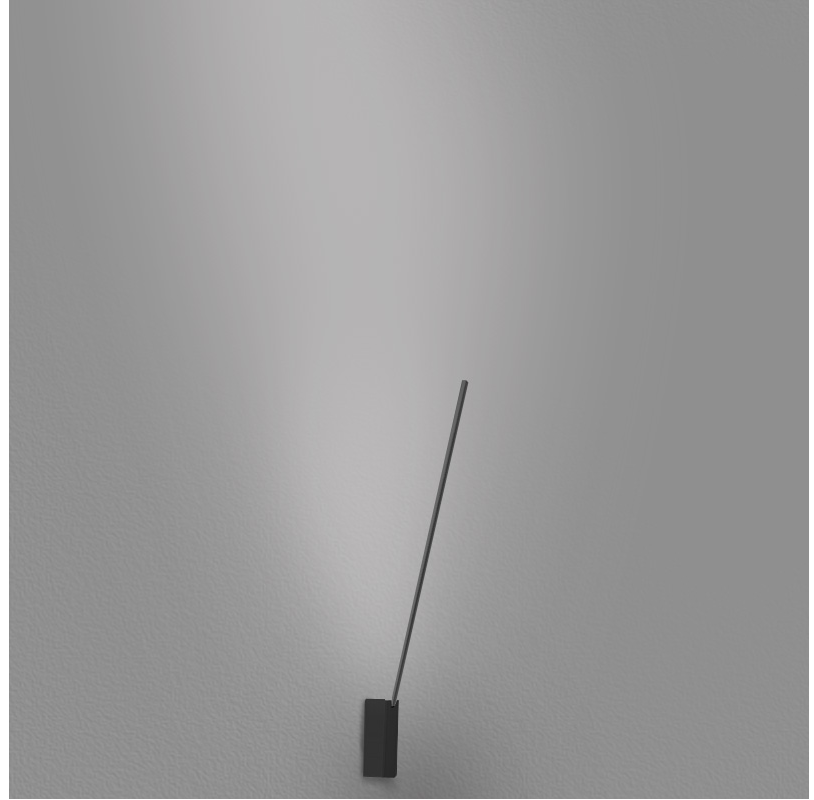

PROJECT	
TYPE	
SPECIFIER	
QUANTITY	
DATE	

SPILLO 1 ROD SURFACE

D42034- -

base number
Color   Temperature   Finish   Options

1. To build a product code in our configurator select the specify button on the base model # product page
2. To build a manual product code on this datasheet choose from the options listed below in blue font and add the suffix to the base model #

GENERAL

Series: Spillo
Subseries: Spillo 1 Rod
Brand: Icone
Division: Design
Mounting Type: Surface
Mounting Location: Wall
Subcategory: Ambient

PHYSICAL

Shape: Rectangle
Width (mm): 32
Width (in): 1 1/4
Height (mm): 500
Height (in): 19 11/16
Extension (mm): 460
Extension (in): 18 1/8
Light Distribution: Direct / Indirect
Fixture Finish: WHI / WHC / BLK / BGD
Fixture Material: Brass

ELECTRICAL

Lamp Type: LED
Total Output Wattage (W): 4.8
Dimming: Non-Dimmable
Driver Included: Yes
Driver Location: Integrated
Driver Type: Constant Voltage - 120Vac
Driver Class: Class 2
Input Voltage (V): Universal
Output Voltage (V): 12
Upon Request: (Not included - see components) Remote: 0-10Vdc dimming

LED

Color Temperature (°K): 2700 / 3000
Nominal Lumen (lm): 440
CRI: >90 CRI
Lamp Life (hrs): 50000

OPTICAL

Adjustability: Tilt 90°

RATINGS AND CERTIFICATIONS

Certified By: Certified for North American Standards
IP rating: IP20