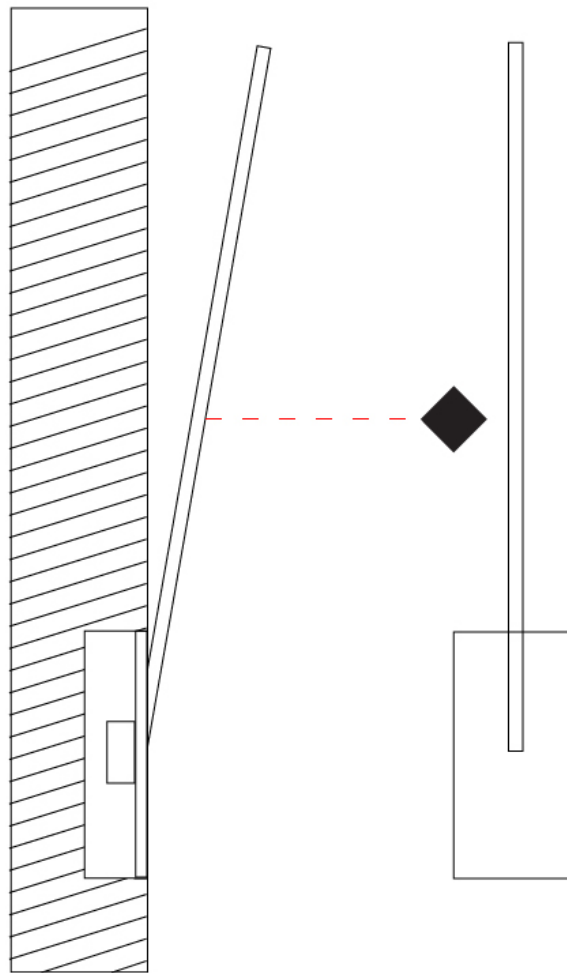

SPILO 1 ROD RECESSED

D46015-

PROJECT _____

TYPE _____

SPECIFIER _____

QUANTITY _____

DATE _____

D